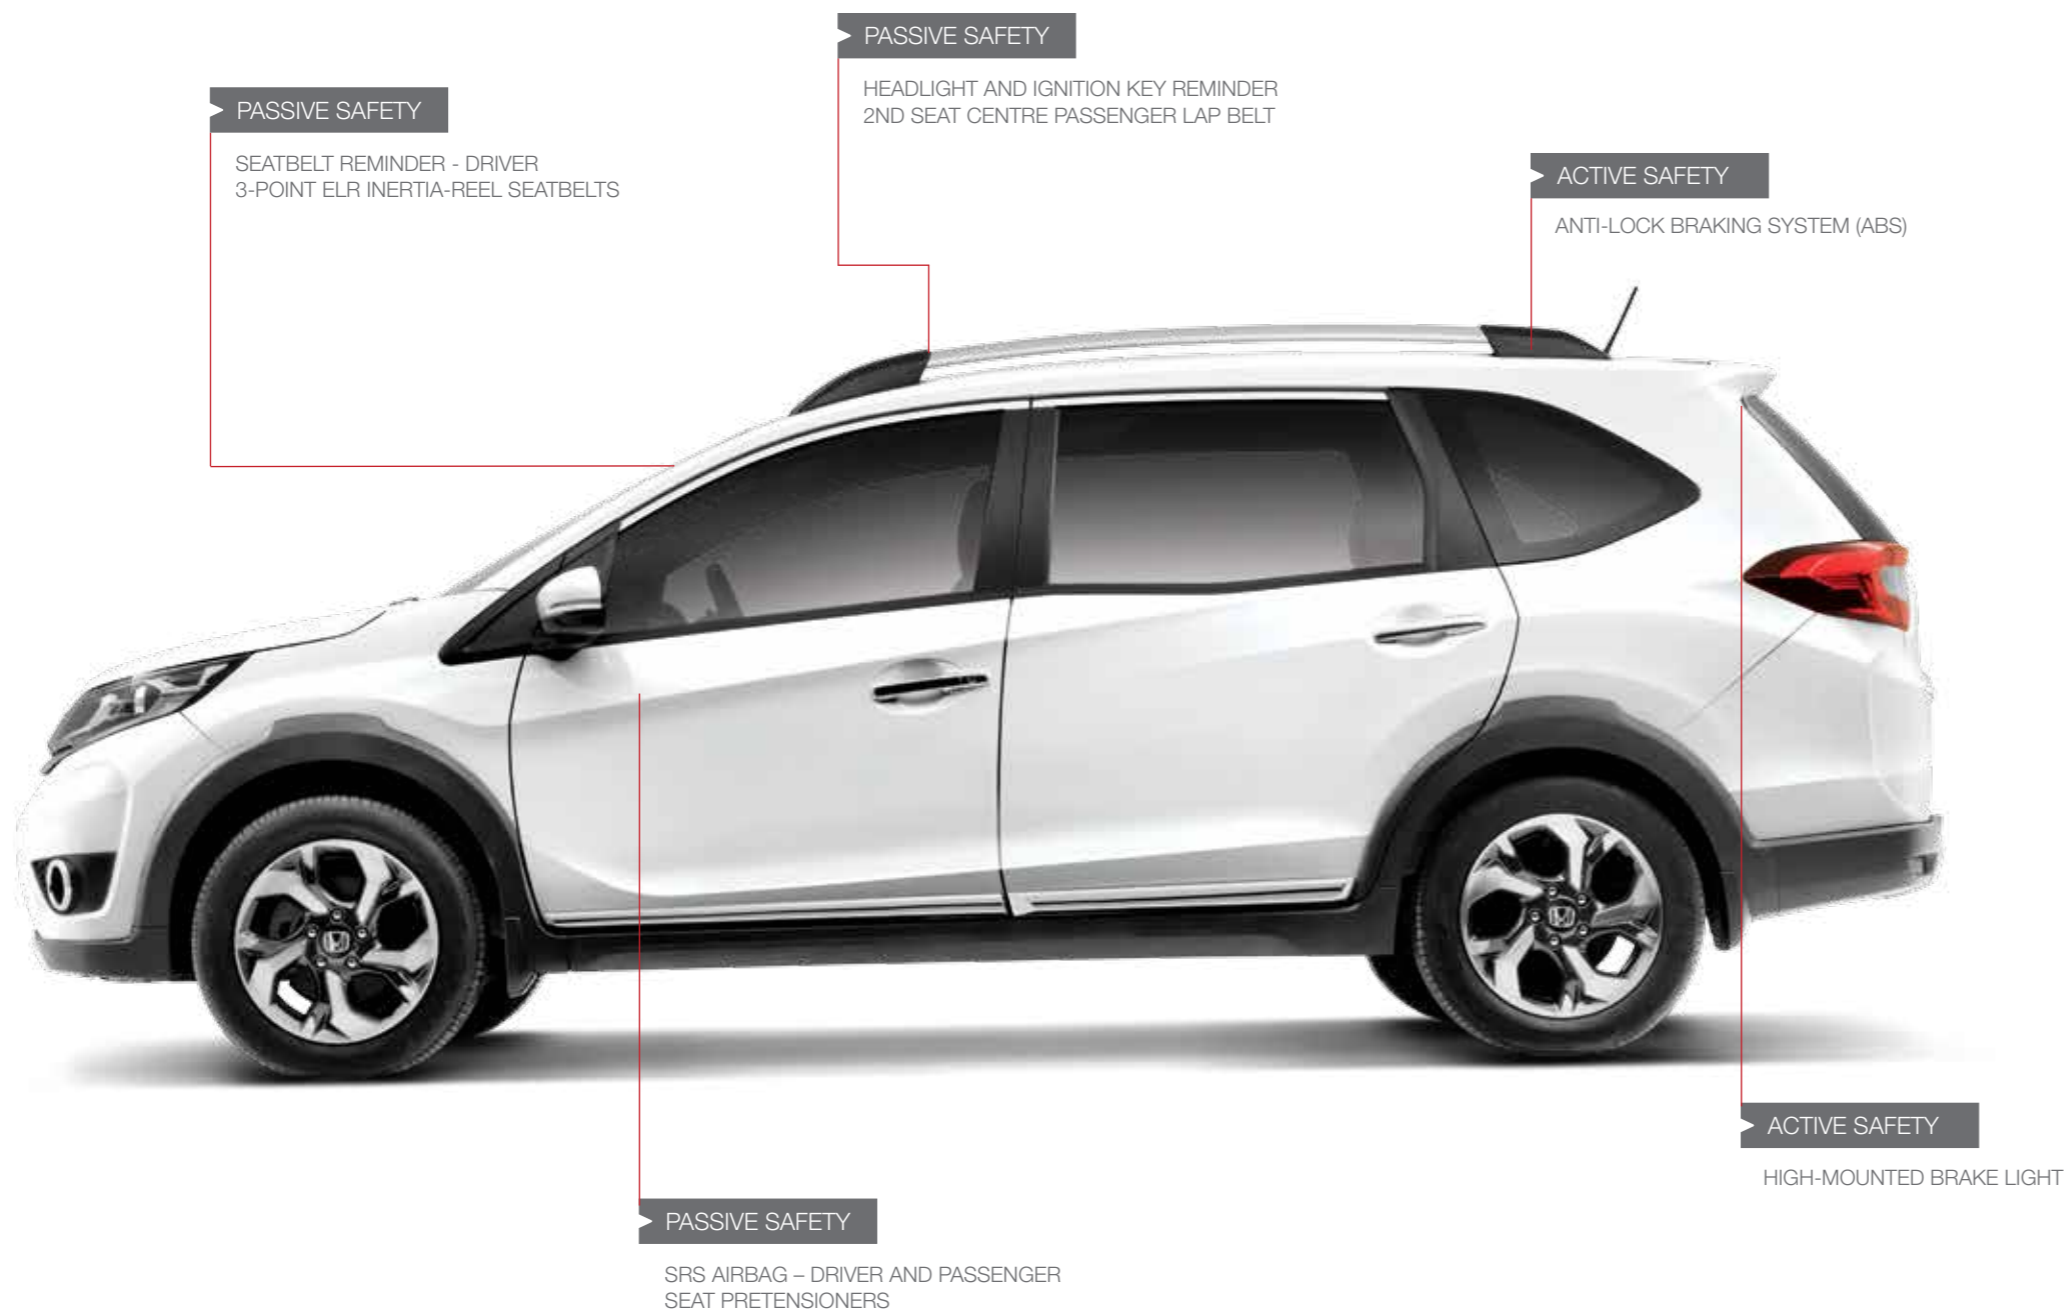

> Safety taken seriously

This spacious 7-seater was specifically designed with a host of safety features to give you and your family peace of mind on the road. It boasts both driver and passenger SRS airbags that will inflate immediately when a heavy frontal impact occurs.

Honda's Advanced Compatibility Engineering (ACE) allows the vehicle to absorb and distribute the force in the cabin during a collision. This combined with other standard Honda safety features makes the BR-V a safe choice for you and your family.